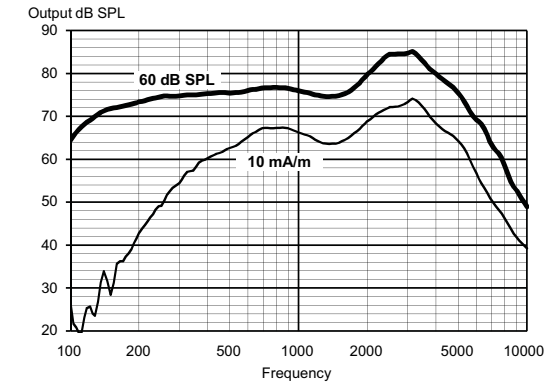

SUGGESTED FITTING RANGE

MAXIMUM OUTPUT - EAR SIMULATOR IEC 60118-0

MAXIMUM OUTPUT - 2CC COUPLER IEC 60118-7 / ANSI S3.22-2009

OUTPUT - EAR SIMULATOR IEC 60118-0

OUTPUT - 2CC COUPLER IEC 60118-7 / ANSI S3.22-2009

Technical data Typical data obtained through standard pure tone measurements. Hearing aid set to Compass Test mode 1, unless stated otherwise. Measured using a standard ITE coupler without wax guard. For further information, please contact Acuitis.

		IEC 60118-0	ANSI S3.22-2009 / IEC 60118-7
OSPL90	2500 Hz	114 dB SPL	104 dB SPL
	Peak	118 dB SPL	108 dB SPL
	Average	110 dB SPL	103 dB SPL
Acoustic output (Input 60 dB SPL)	2500 Hz	95 dB SPL	85 dB SPL
	Peak	97 dB SPL	86 dB SPL
	Average	85 dB SPL	79 dB SPL
Max gain (Input 50 dB SPL, Compass Max gain test mode)	2500 Hz	63 dB	53 dB
	Peak	64 dB	53 dB
	Average	58 dB	51 dB
Telecoil output (Input 10 mA/m)	2500 Hz	83 dB SPL	72 dB SPL
	Peak	85 dB SPL	74 dB SPL
	Average	73 dB SPL	68 dB SPL
Frequency range		100 Hz - 10000 Hz	100 Hz - 8000 Hz
Harmonic distortion (Input 70 dB SPL)	500 Hz	<2%	<2%
	800 Hz	<2%	<2%
	1600 Hz	<2%	<2%
Equivalent input noise		20 dB SPL	23 dB SPL
Battery drain (stand by)		0.95 mA	0.95 mA
Battery drain		0.97 mA	0.97 mA
Battery life / hours (Type 312 Zn-Air, 145 mAh)		150 (>135)	150 (>135)
Mobile phone immunity		IRIL: -3/-7 dB SPL	U-rating: M4 / T2