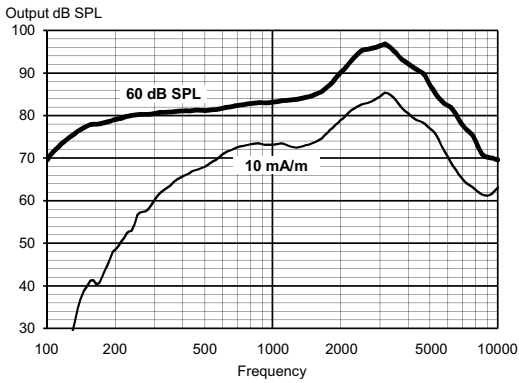

SUGGESTED FITTING RANGE

MAXIMUM OUTPUT - EAR SIMULATOR IEC 60118-0

MAXIMUM OUTPUT - 2CC COUPLER IEC 60118-7 / ANSI S3.22-2009

OUTPUT - EAR SIMULATOR IEC 60118-0

OUTPUT - 2CC COUPLER IEC 60118-7 / ANSI S3.22-2009

Technical data Typical data obtained through standard pure tone measurements. Hearing aid set to Compass Test mode 1, unless stated otherwise. Measured using a standard ITE coupler without wax guard. For further information, please contact Acuitis.

		IEC 60118-0	ANSI S3.22-2009 / IEC 60118-7
OSPL90	2500 Hz	114 dB SPL	104 dB SPL
	Peak	118 dB SPL	108 dB SPL
	Average	110 dB SPL	103 dB SPL
Acoustic output (Input 60 dB SPL)	2500 Hz	95 dB SPL	85 dB SPL
	Peak	97 dB SPL	86 dB SPL
	Average	85 dB SPL	79 dB SPL
Max gain (Input 50 dB SPL, Compass Max gain test mode)	2500 Hz	63 dB	53 dB
	Peak	64 dB	53 dB
	Average	58 dB	51 dB
Telecoil output (Input 10 mA/m)	2500 Hz	83 dB SPL	72 dB SPL
	Peak	85 dB SPL	74 dB SPL
	Average	73 dB SPL	68 dB SPL
Frequency range		100 Hz - 10000 Hz	100 Hz - 8000 Hz
Harmonic distortion (Input 70 dB SPL)	500 Hz	<2%	<2%
	800 Hz	<2%	<2%
	1600 Hz	<2%	<2%
Equivalent input noise		20 dB SPL	23 dB SPL
Battery drain (stand by)		0.95 mA	0.95 mA
Battery drain		0.97 mA	0.97 mA
Battery life / hours (Type 312 Zn-Air, 145 mAh)		150 (>135)	150 (>135)
Mobile phone immunity		IRIL: -3/-7 dB SPL	U-rating: M4 / T2