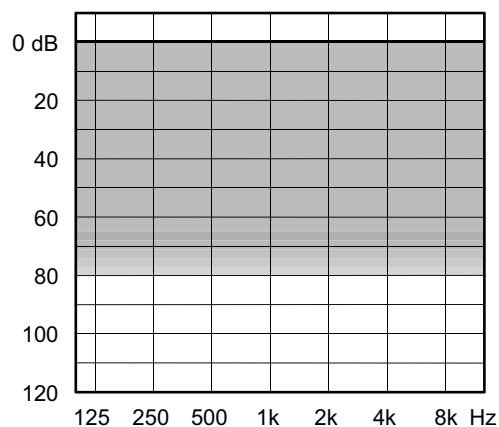

ACUITIS RIC WITH S-RECEIVER

1 Performance level Mélodie

The Acuitis RIC uses the wireless technology and TRUE ISP, True-Input technology platform. Program shift on housing and via RC-DEX. Volume control via RC-DEX.

Uses a size 312 battery.

Minimal to moderately severe hearing losses

FEATURES	Mélodie
Performance	x
Platform	D
High-frequency boost	
Wind noise attenuation/control	N/Y
Speech Enhancer	
Focus setting	•
Digital Pinna	
TruSound Softener	
Noise Reduction	•
Sound Class Technology	
HD Locator	in channels
Programs	3
ZEN	
Audibility Extender	•
Compression	IE
SmartSpeak/SmartTone	•
Protection Class IP58	•
ACCESSORIES	Mélodie
App for iPhone, Android and new functionality	Via COM-DEX
DEX accessories	•
Multiple earware options	•

SUGGESTED FITTING RANGE