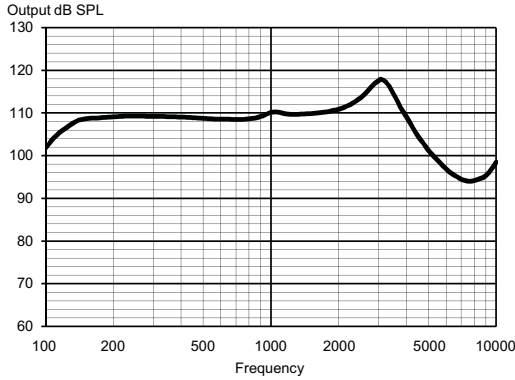

ACUITIS RIC WITH S-RECEIVER

1 Performance level Mélodie

The Acuitis RIC uses the wireless technology and TRUE ISP, True-Input technology platform. Program shift on housing and via RC-DEX. Volume control via RC-DEX.

Uses a size 312 battery.

Minimal to moderately severe hearing losses

FEATURES	Mélodie
Performance	x
Platform	D
High-frequency boost	
Wind noise attenuation/control	N/Y
Speech Enhancer	
Focus setting	•
Digital Pinna	
TruSound Softener	
Noise Reduction	•
Sound Class Technology	
HD Locator	in channels
Programs	3
ZEN	
Audibility Extender	•
Compression	IE
SmartSpeak/SmartTone	•
Protection Class IP58	•
ACCESSORIES	Mélodie
App for iPhone, Android and new functionality	Via COM-DEX
DEX accessories	•
Multiple earware options	•

SUGGESTED FITTING RANGE

MAXIMUM OUTPUT - EAR SIMULATOR IEC 60118-0

MAXIMUM OUTPUT - 2CC COUPLER IEC 60118-7 / ANSI S3.22-2009

OUTPUT - EAR SIMULATOR IEC 60118-0

OUTPUT - 2CC COUPLER IEC 60118-7 / ANSI S3.22-2009

Technical data Typical data obtained through standard pure tone measurements. Hearing aid set to Compass Test mode 1, unless stated otherwise. Measured using a standard ITE coupler without wax guard. For further information, please contact Acuitis.