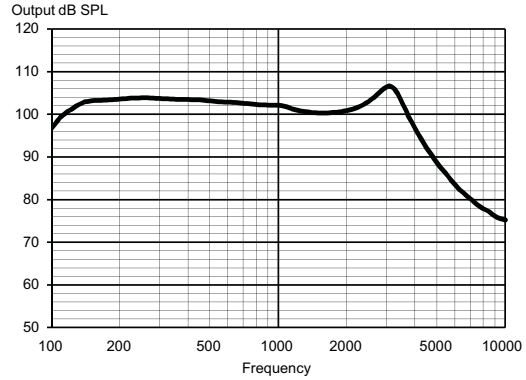

ACUITIS RIC WITH S-RECEIVER

1 Performance level Mélodie

The Acuitis RIC uses the wireless technology and TRUE ISP, True-Input technology platform. Program shift on housing and via RC-DEX. Volume control via RC-DEX.

Uses a size 312 battery.

Minimal to moderately severe hearing losses

FEATURES	Mélodie
Performance	x
Platform	D
High-frequency boost	
Wind noise attenuation/control	N/Y
Speech Enhancer	
Focus setting	•
Digital Pinna	
TruSound Softener	
Noise Reduction	•
Sound Class Technology	
HD Locator	in channels
Programs	3
ZEN	
Audibility Extender	•
Compression	IE
SmartSpeak/SmartTone	•
Protection Class IP58	•
ACCESSORIES	Mélodie
App for iPhone, Android and new functionality	Via COM-DEX
DEX accessories	•
Multiple earware options	•

SUGGESTED FITTING RANGE

MAXIMUM OUTPUT - EAR SIMULATOR IEC 60118-0

MAXIMUM OUTPUT - 2CC COUPLER IEC 60118-7 / ANSI S3.22-2009

OUTPUT - EAR SIMULATOR IEC 60118-0

OUTPUT - 2CC COUPLER IEC 60118-7 / ANSI S3.22-2009

Technical data Typical data obtained through standard pure tone measurements. Hearing aid set to Compass Test mode 1, unless stated otherwise. Measured using a standard ITE coupler without wax guard. For further information, please contact Acuitis.