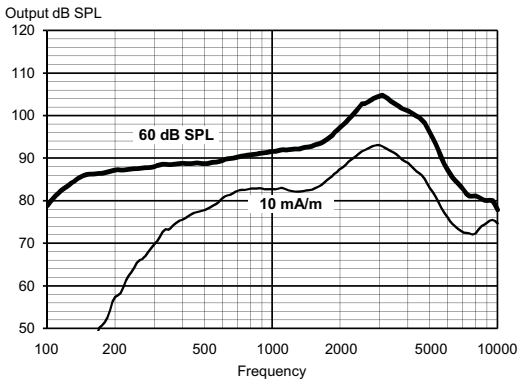

### SUGGESTED FITTING RANGE

### MAXIMUM OUTPUT - EAR SIMULATOR IEC 60118-0

### OUTPUT - 2CC COUPLER IEC 60118-7 / ANSI S3.22-2009

**Technical data** Typical data obtained through standard pure tone measurements. Hearing aid set to Compass Test mode 1, unless stated otherwise. Measured using a standard ITE coupler without wax guard. For further information, please contact Acuitis.