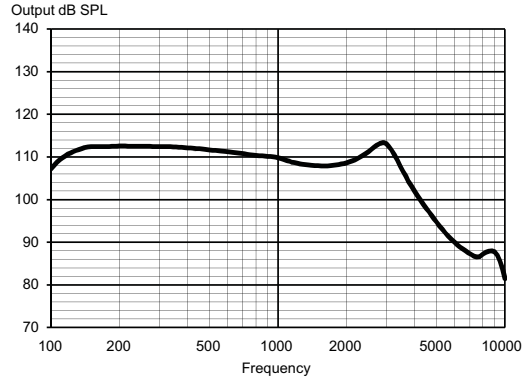

MAXIMUM OUTPUT - 2CC COUPLER IEC 60118-7 / ANSI S3.22-2009