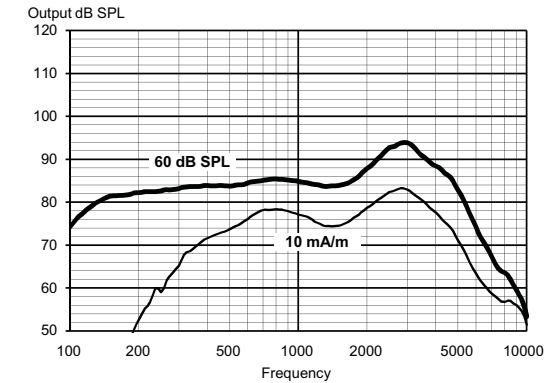

### SUGGESTED FITTING RANGE

### MAXIMUM OUTPUT - EAR SIMULATOR IEC 60118-0

### MAXIMUM OUTPUT - 2CC COUPLER IEC 60118-7 / ANSI S3.22-2009

### OUTPUT - 2CC COUPLER IEC 60118-7 / ANSI S3.22-2009

**Technical data** Typical data obtained through standard pure tone measurements. Hearing aid set to Compass Test mode 1, unless stated otherwise. Measured using a standard ITE coupler without wax guard. For further information, please contact Acuitis.