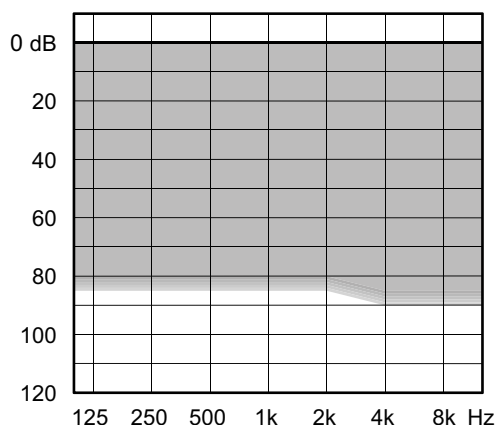

ACUITIS RIC WITH M-RECEIVER

1 Performance level Mélodie

The Acuitis RIC uses the wireless technology and TRUE ISP, True-Input technology platform. Program shift on housing and via RC-DEX. Volume control via RC-DEX.

Uses a size 312 battery.

Minimal to moderately severe hearing losses

FEATURES	Mélodie
Performance	x
Platform	D
High-frequency boost	
Wind noise attenuation/control	N/Y
Speech Enhancer	
Focus setting	•
Digital Pinna	
TruSound Softener	
Noise Reduction	•
Sound Class Technology	
HD Locator	in channels
Programs	3
ZEN	
Audibility Extender	•
Compression	IE
SmartSpeak/SmartTone	•
Protection Class IP58	•
ACCESSORIES	Mélodie
App for iPhone, Android and new functionality	Via COM-DEX
DEX accessories	•
Multiple earware options	•

SUGGESTED FITTING RANGE