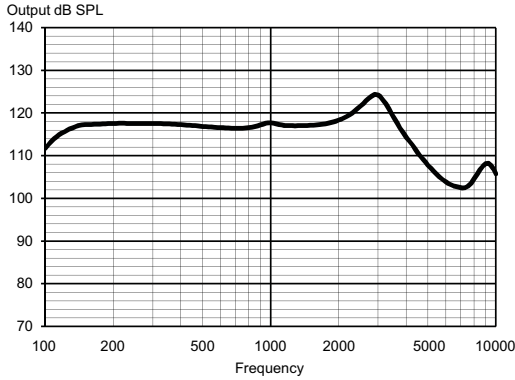

MAXIMUM OUTPUT - EAR SIMULATOR IEC 60118-0