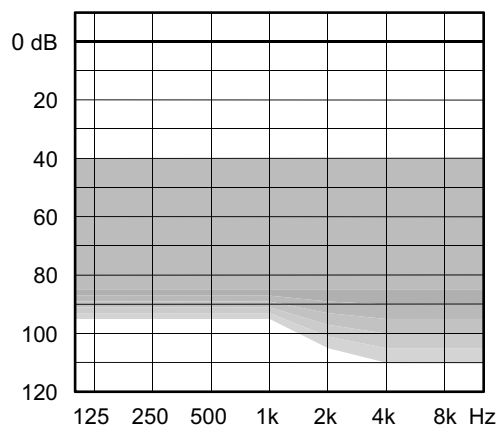

ACUITIS RIC WITH P-RECEIVER

1 Performance level Mélodie

The Acuitis RIC uses the wireless technology and TRUE ISP, True-Input technology platform. Program shift on housing and via RC-DEX. Volume control via RC-DEX.

Uses a size 312 battery.

Moderate to severe-to-profound hearing losses

FEATURES	Mélodie
Performance	x
Platform	D
High-frequency boost	
Wind noise attenuation/control	N/Y
Speech Enhancer	
Focus setting	•
Digital Pinna	
TruSound Softener	
Noise Reduction	•
Sound Class Technology	
HD Locator	in channels
Programs	3
ZEN	
Audibility Extender	•
Compression	IE
SmartSpeak/SmartTone	•
Protection Class IP58	•
ACCESSORIES	Mélodie
App for iPhone, Android and new functionality	Via COM-DEX
DEX accessories	•
Multiple earware options	•

SUGGESTED FITTING RANGE

MAXIMUM OUTPUT - EAR SIMULATOR IEC 60118-0

MAXIMUM OUTPUT - 2CC COUPLER IEC 60118-7 / ANSI S3.22-2009

OUTPUT - EAR SIMULATOR IEC 60118-0

OUTPUT - 2CC COUPLER IEC 60118-7 / ANSI S3.22-2009

Technical data Typical data obtained through standard pure tone measurements. Hearing aid set to Compass Test mode 1, unless stated otherwise. Measured using a standard ITE coupler without wax guard. For further information, please contact Acuitis.