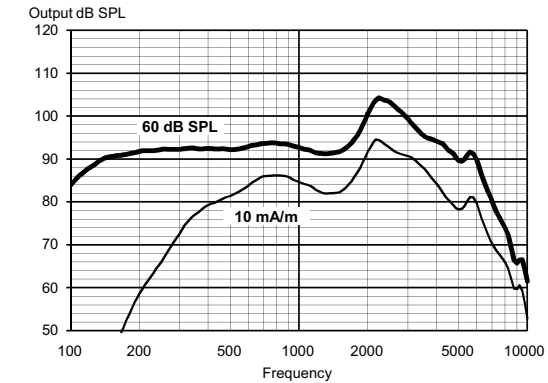

SUGGESTED FITTING RANGE

MAXIMUM OUTPUT - EAR SIMULATOR IEC 60118-0

MAXIMUM OUTPUT - 2CC COUPLER IEC 60118-7 / ANSI S3.22-2009

OUTPUT - EAR SIMULATOR IEC 60118-0

OUTPUT - 2CC COUPLER IEC 60118-7 / ANSI S3.22-2009

Technical data Typical data obtained through standard pure tone measurements. Hearing aid set to Compass Test mode 1, unless stated otherwise. Measured using a standard ITE coupler without wax guard. For further information, please contact Acuitis.

		IEC 60118-0	ANSI S3.22-2009 / IEC 60118-7
OSPL90	2500 Hz	128 dB SPL	118 dB SPL
	Peak	133 dB SPL	123 dB SPL
	Average	127 dB SPL	118 dB SPL
Acoustic output (Input 60 dB SPL)	2500 Hz	114 dB SPL	103 dB SPL
	Peak	114 dB SPL	104 dB SPL
	Average	103 dB SPL	96 dB SPL
Max gain (Input 50 dB SPL, Compass Max gain test mode)	2500 Hz	69 dB	61 dB
	Peak	73 dB	64 dB
	Average	69 dB	60 dB
Telecoil output (Input 10 mA/m)	2500 Hz	104 dB SPL	93 dB SPL
	Peak	105 dB SPL	95 dB SPL
	Average	93 dB SPL	87 dB SPL
Frequency range		100 Hz - 8550 Hz	100 Hz - 7600 Hz
Harmonic distortion (Input 70 dB SPL)	500 Hz	<2%	<2%
	800 Hz	<2%	<2%
	1600 Hz	<2%	<2%
Equivalent input noise		20 dB SPL	23 dB SPL
Battery drain (stand by)		0.99 mA	0.99 mA
Battery drain		0.99 mA	0.99 mA
Battery life / hours (Type 312 Zn-Air, 145 mAh)		145 (>135)	145 (>135)
Mobile phone immunity		IRIL: -3/-7 dB SPL	U-rating: M4 / T2