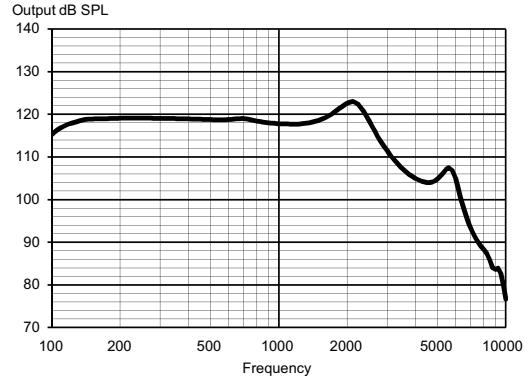

ACUITIS RIC WITH P-RECEIVER

1 Performance level Mélodie

The Acuitis RIC uses the wireless technology and TRUE ISP, True-Input technology platform. Program shift on housing and via RC-DEX. Volume control via RC-DEX.

Uses a size 312 battery.

Moderate to severe-to-profound hearing losses

FEATURES	Mélodie
Performance	x
Platform	D
High-frequency boost	
Wind noise attenuation/control	N/Y
Speech Enhancer	
Focus setting	•
Digital Pinna	
TruSound Softener	
Noise Reduction	•
Sound Class Technology	
HD Locator	in channels
Programs	3
ZEN	
Audibility Extender	•
Compression	IE
SmartSpeak/SmartTone	•
Protection Class IP58	•
ACCESSORIES	Mélodie
App for iPhone, Android and new functionality	Via COM-DEX
DEX accessories	•
Multiple earware options	•

SUGGESTED FITTING RANGE

MAXIMUM OUTPUT - EAR SIMULATOR IEC 60118-0

MAXIMUM OUTPUT - 2CC COUPLER IEC 60118-7 / ANSI S3.22-2009

OUTPUT - EAR SIMULATOR IEC 60118-0

OUTPUT - 2CC COUPLER IEC 60118-7 / ANSI S3.22-2009

Technical data Typical data obtained through standard pure tone measurements. Hearing aid set to Compass Test mode 1, unless stated otherwise. Measured using a standard ITE coupler without wax guard. For further information, please contact Acuitis.