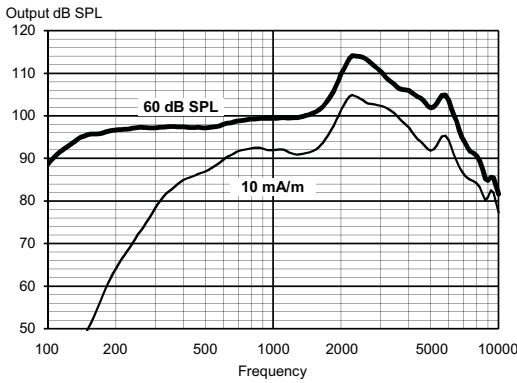

SUGGESTED FITTING RANGE

MAXIMUM OUTPUT - EAR SIMULATOR IEC 60118-0

MAXIMUM OUTPUT - 2CC COUPLER IEC 60118-7 / ANSI S3.22-2009

OUTPUT - EAR SIMULATOR IEC 60118-0

OUTPUT - 2CC COUPLER IEC 60118-7 / ANSI S3.22-2009

Technical data Typical data obtained through standard pure tone measurements. Hearing aid set to Compass Test mode 1, unless stated otherwise. Measured using a standard ITE coupler without wax guard. For further information, please contact Acuitis.

		IEC 60118-0	ANSI S3.22-2009 / IEC 60118-7
OSPL90	2500 Hz	128 dB SPL	118 dB SPL
	Peak	133 dB SPL	123 dB SPL
	Average	127 dB SPL	118 dB SPL
Acoustic output (Input 60 dB SPL)	2500 Hz	114 dB SPL	103 dB SPL
	Peak	114 dB SPL	104 dB SPL
	Average	103 dB SPL	96 dB SPL
Max gain (Input 50 dB SPL, Compass Max gain test mode)	2500 Hz	69 dB	61 dB
	Peak	73 dB	64 dB
	Average	69 dB	60 dB
Telecoil output (Input 10 mA/m)	2500 Hz	104 dB SPL	93 dB SPL
	Peak	105 dB SPL	95 dB SPL
	Average	93 dB SPL	87 dB SPL
Frequency range		100 Hz - 8550 Hz	100 Hz - 7600 Hz
Harmonic distortion (Input 70 dB SPL)	500 Hz	<2%	<2%
	800 Hz	<2%	<2%
	1600 Hz	<2%	<2%
Equivalent input noise		20 dB SPL	23 dB SPL
Battery drain (stand by)		0.99 mA	0.99 mA
Battery drain		0.99 mA	0.99 mA
Battery life / hours (Type 312 Zn-Air, 145 mAh)		145 (>135)	145 (>135)
Mobile phone immunity		IRIL: -3/-7 dB SPL	U-rating: M4 / T2