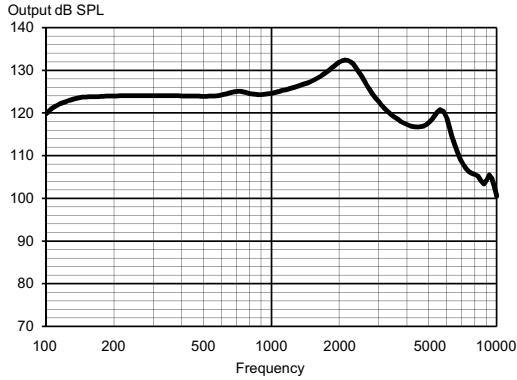

ACUITIS RIC WITH P-RECEIVER

1 Performance level Mélodie

The Acuitis RIC uses the wireless technology and TRUE ISP, True-Input technology platform. Program shift on housing and via RC-DEX. Volume control via RC-DEX.

Uses a size 312 battery.

Moderate to severe-to-profound hearing losses

FEATURES	Mélodie
Performance	x
Platform	D
High-frequency boost	
Wind noise attenuation/control	N/Y
Speech Enhancer	
Focus setting	•
Digital Pinna	
TruSound Softener	
Noise Reduction	•
Sound Class Technology	
HD Locator	in channels
Programs	3
ZEN	
Audibility Extender	•
Compression	IE
SmartSpeak/SmartTone	•
Protection Class IP58	•
ACCESSORIES	Mélodie
App for iPhone, Android and new functionality	Via COM-DEX
DEX accessories	•
Multiple earware options	•

SUGGESTED FITTING RANGE

MAXIMUM OUTPUT - EAR SIMULATOR IEC 60118-0

MAXIMUM OUTPUT - 2CC COUPLER IEC 60118-7 / ANSI S3.22-2009

OUTPUT - EAR SIMULATOR IEC 60118-0

OUTPUT - 2CC COUPLER IEC 60118-7 / ANSI S3.22-2009

Technical data Typical data obtained through standard pure tone measurements. Hearing aid set to Compass Test mode 1, unless stated otherwise. Measured using a standard ITE coupler without wax guard. For further information, please contact Acuitis.